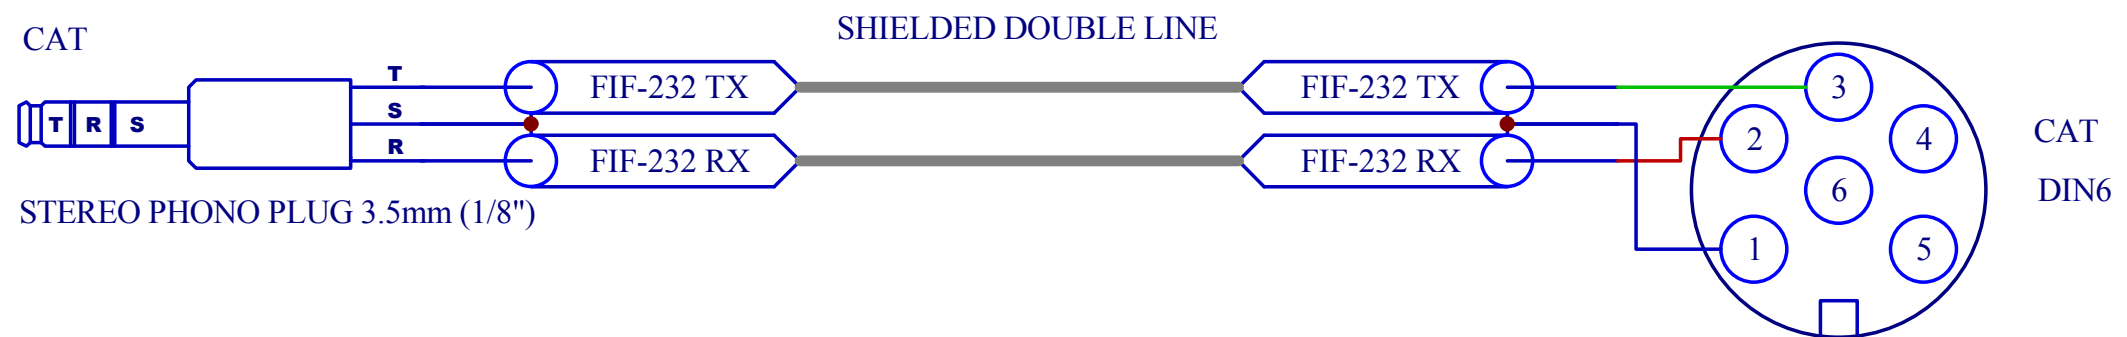

CAT FIF232-DIN Cable

S = Sleeve
T = Tip
R = Ring

YAESU's FT-736, FT-747, FT-767, FT-980, FT-990, FT-1000, FT-1000D