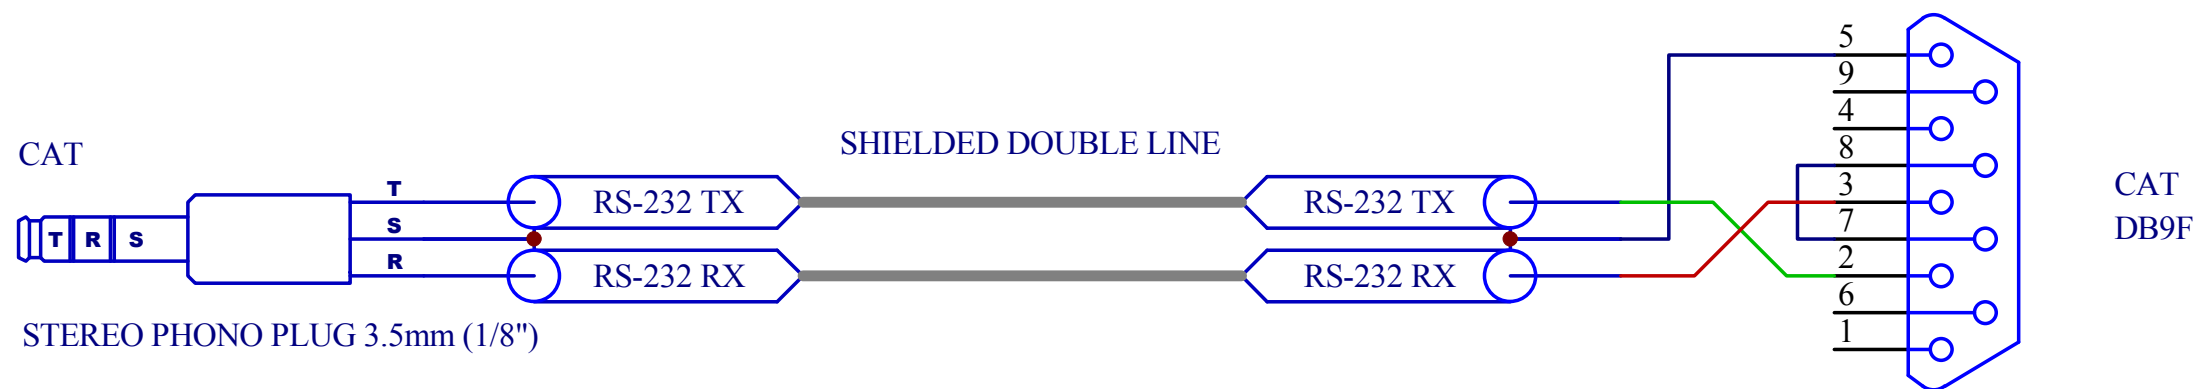

CAT RS232-YX Cable

S = Sleeve

T = Tip

R = Ring

YAESU FT-847