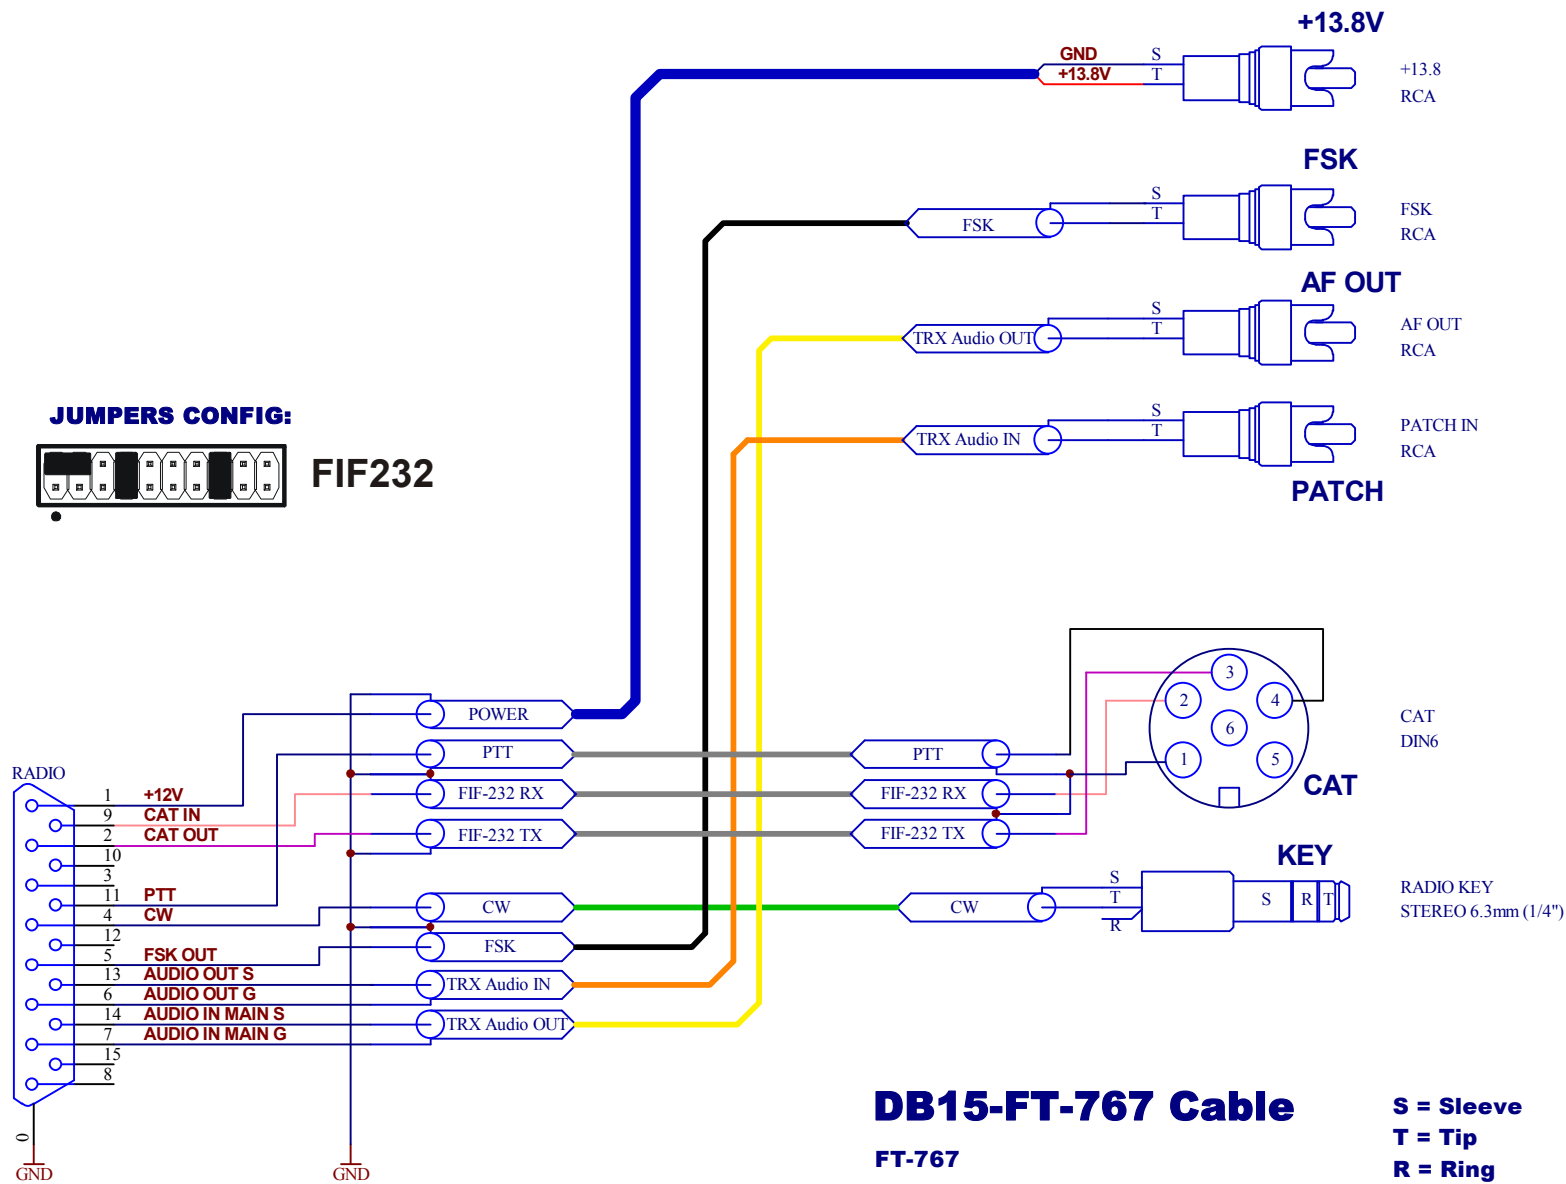

JUMPERS CONFIG:

FIF232

DB15-FT-767 Cable
FT-767

S = Sleeve
T = Tip
R = Ring