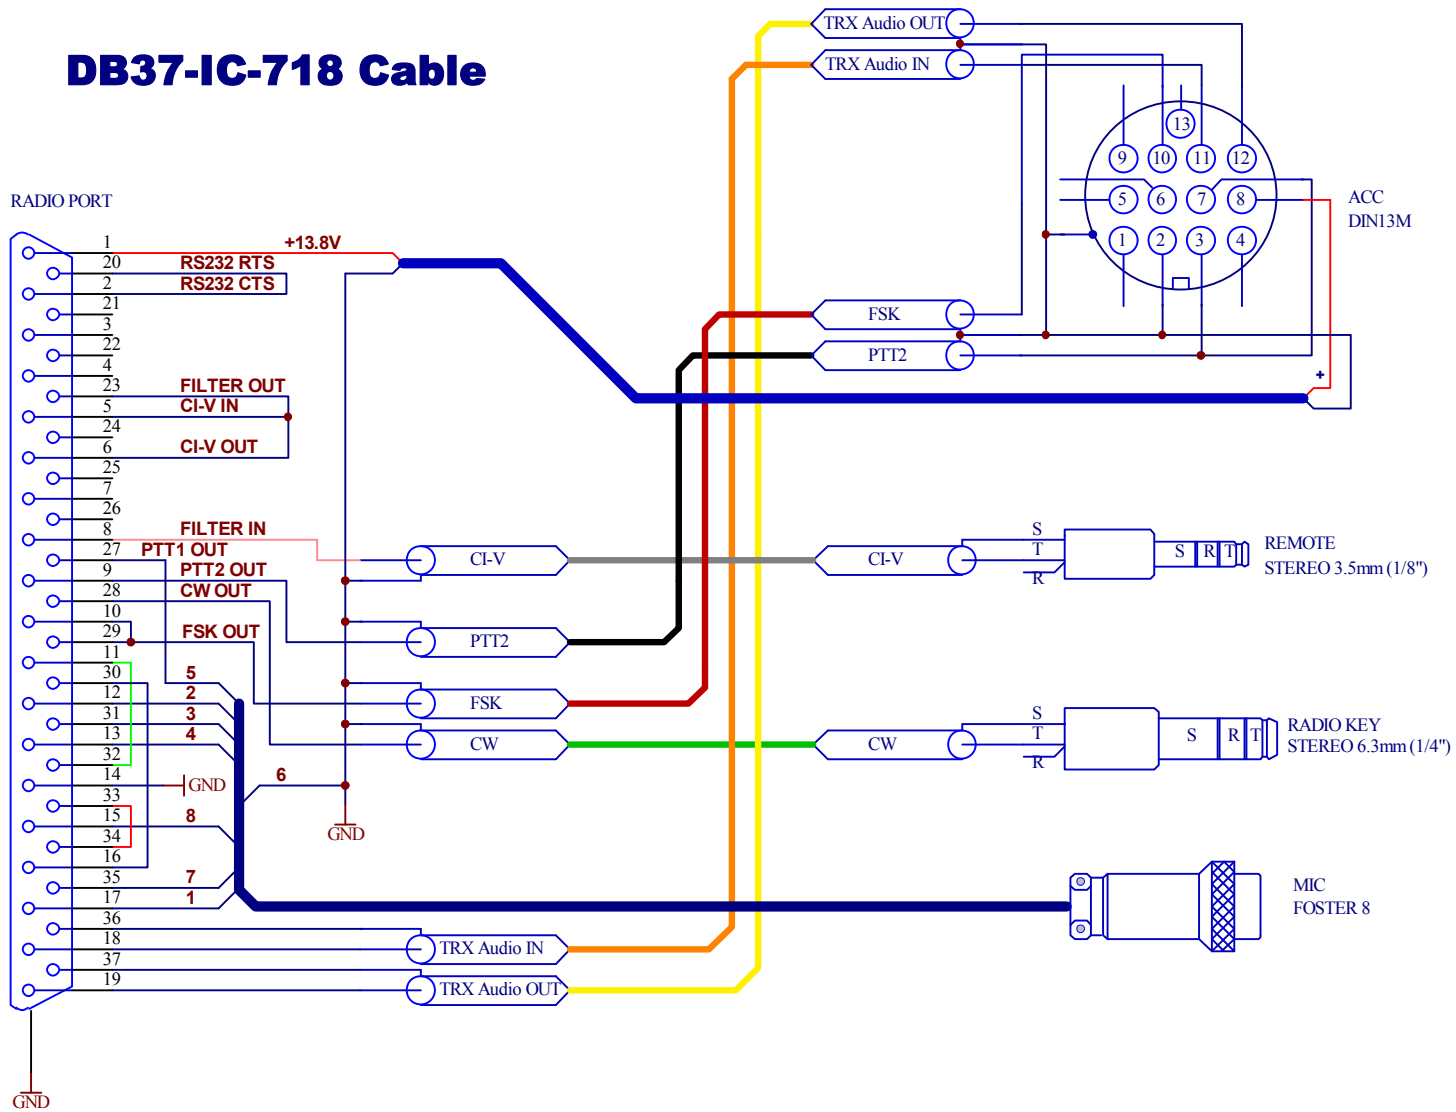

DB37-IC-718 Cable

IC-718 IC-78

Notes:

S = Sleeve
T = Tip
R = Ring