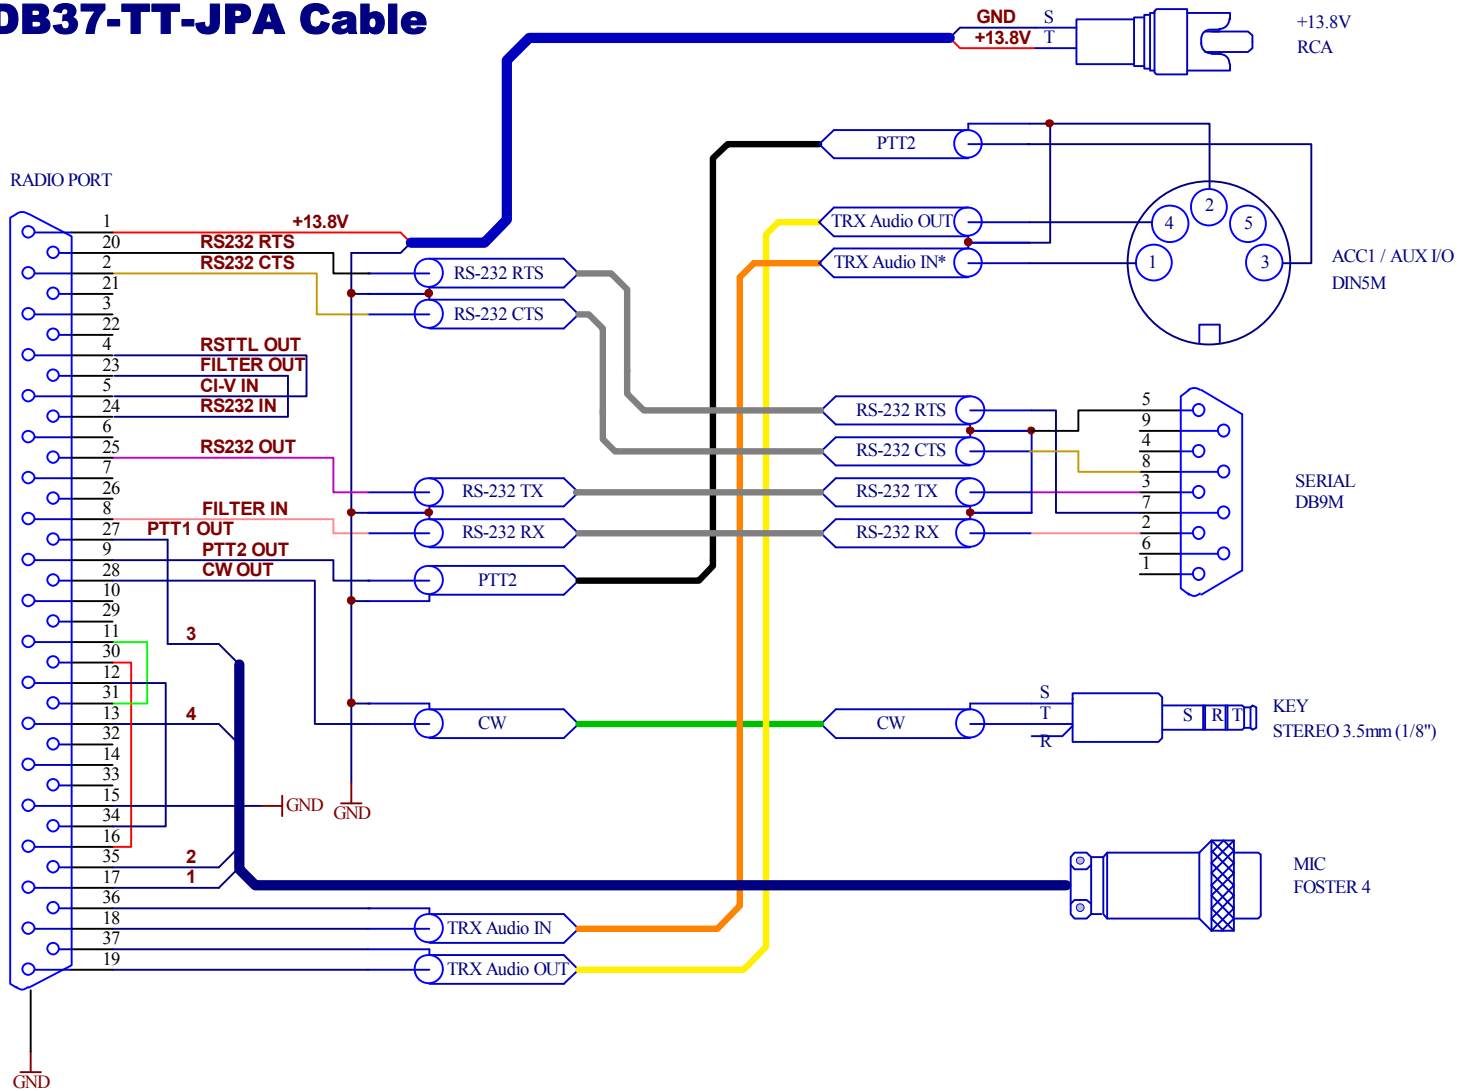

DB37-TT-JPA Cable

TT-Argonaut V TT-Jupiter TT-Pegasus

Notes:

**S = Sleeve
T = Tip
R = Ring**